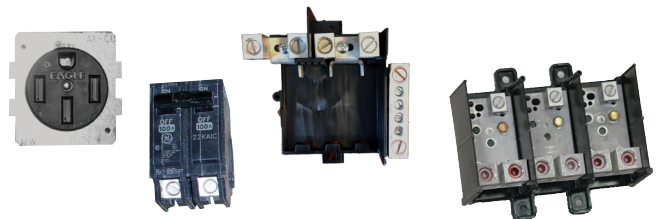

Metering

- Electric Meters, Add-On Kits, Portable Meter Kits
- Water Meters, Couplings, Burial Boxes, Valves
- Gas Meters & Regulators

Lighting

- Internal & External Pedestal Lights
- Roadway, Parking & Pathway Light
- Solar Aerial & Flood Lights
- LED, HID, HPS, MV & MH Types

Wire & Cable

- Aluminum & Copper, 600v thru 15kv
- Single, Triplex & Quadplex Conductors
- Direct Burial URD, USE
- Wire for Conduit THHH, XHHW

Site Accessories

- Meter Kits
- CATV & Telephone Kits
- Water Hydrants
- Hand Dryers

Replacement Parts

- Receptacles
- Circuit Breakers
- Load Center Interiors

Open 8:30AM - 5PM Coast to Coast
800-800-2811 www.go-usg.com